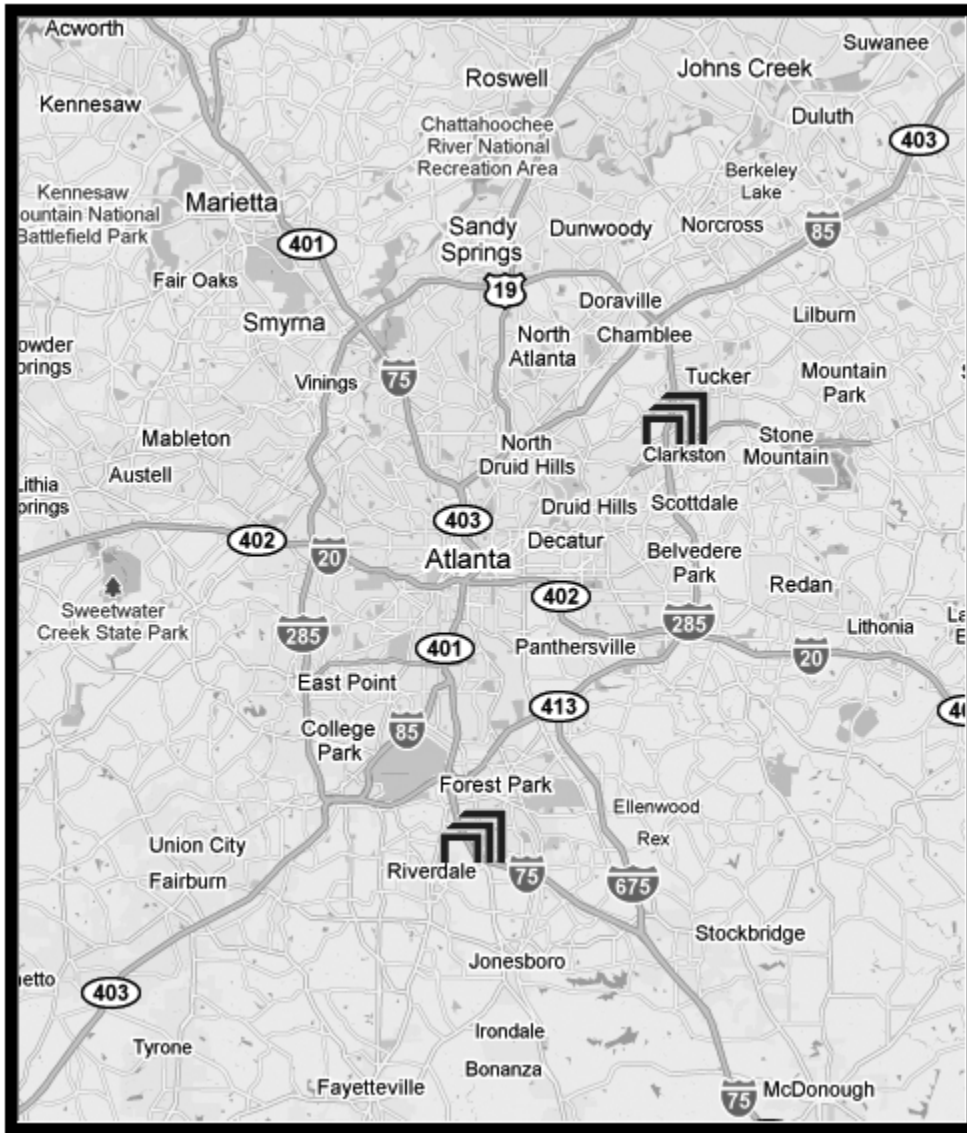

Georgia MLS Training Institute

GAMLS Corporate Center

1414 Montreal Road
Tucker, Georgia 30084
770-493-9000
770-621-2211 Fax

I-285 at Exit 38 (Lawrenceville Highway)

Directions: Go east on Lawrenceville Hwy. Turn right at the first street on to Montreal Road. Georgia MLS is located in the first two-story building on the right.

GAMLS Center South

1540 Southlake Pkwy., Ste. 8A
Morrow, Georgia 30260
770-961-2203
770-961-4227 Fax

I-75 at Exit 233

Directions: Go west on Hwy 54. Turn left on to Mt. Zion Road. Cross the railroad tracks. Take a left at 1st light on to Southlake Pkwy. Georgia MLS is located in The Southlake Festival Shopping Center on the right.

Toll free 1-800-289-1214

www.GeorgiaRealEstateSchool.com